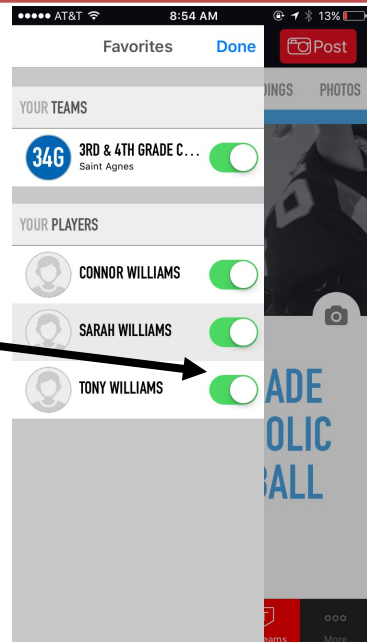

Step 7

Add children by
Switching button
to green