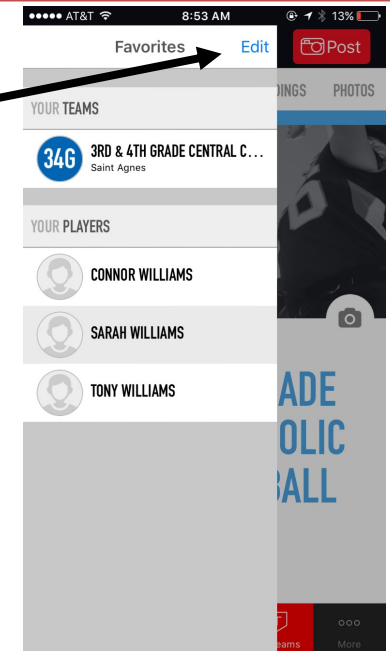

Step 6

Click on Edit