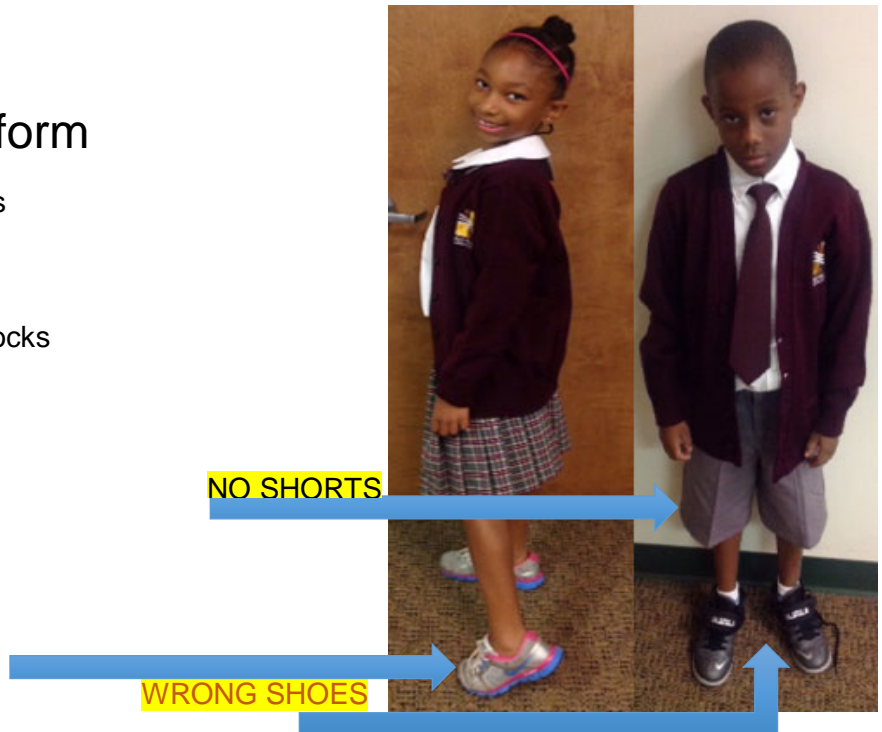

Boys & Girls Grade 1 Thru Grade 5

✘ Incorrect Dress Uniform

- No Colorful Sneakers, Boots or Light up shoes
- No Navy & Khaki Uniforms
- No Shorts
- No colorful and/or pattern socks