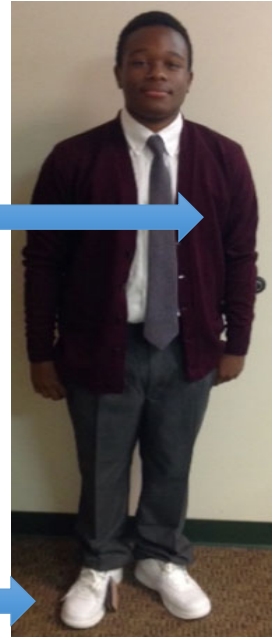

**Reid Temple Christian Academy
Uniforms
2018-2019**

MIDDLE SCHOOL GRADE 6 THROUGH GRADE 8

Boys Grade 6 Thru Grade 8

✘ Incorrect Dress Uniform

- No Sneakers or colorful shoes- Black Only
- No Lower School Uniforms
- No Non-RTCA Logo Shirts & Sweaters
- No colorful and/or pattern socks

NO LOGO

WRONG SHOES