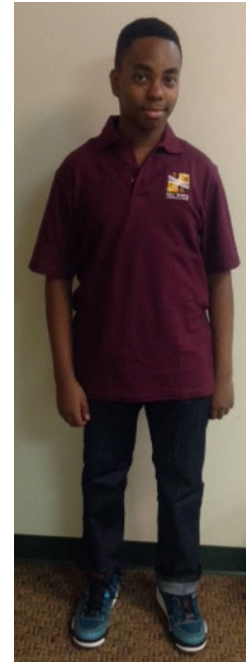

WRONG SOCKS & SHOES

**Reid Temple Christian Academy
Uniforms
2018-2019**

RTCA KINDERGARTEN THROUGH GRADE 8

Field Trip Uniform Grade 1 – Grade 8

Correct Field Trip Uniform

- Burgundy Logo Polo Shirt Long or Short Sleeve
- Black or Blue Jeans ONLY
- Sneakers