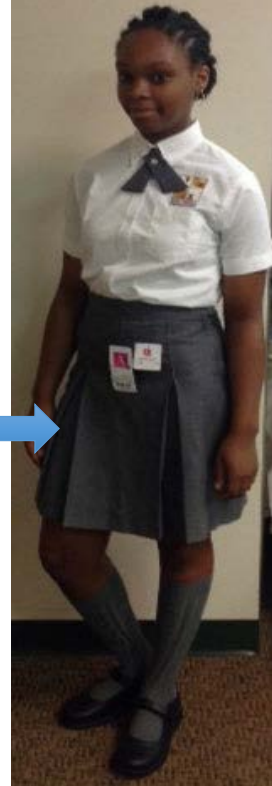

Girls Grade 6 Thru Grade 8

✘ Incorrect Dress Uniform

- No Sneakers, colorful shoes or boots- Black Only
- No Lower School Uniforms
- No Non-RTCA Logo Shirts & Sweaters
- No colorful and/or pattern socks or tights

WRONG SKIRT