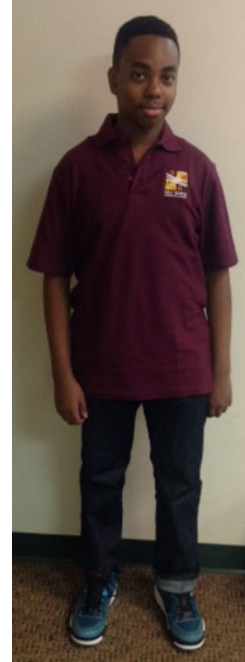

WRONG SOCKS & SHOES

**Reid Temple Christian Academy
Uniforms
2018-2019**

RTCA KINDERGARTEN THROUGH GRADE 8

Field Trip Uniform Grade 1 – Grade 8

Correct Field Trip Uniform

- Burgundy Logo Polo Shirt Long or Short Sleeve
- Black or Blue Jeans ONLY
- Sneakers