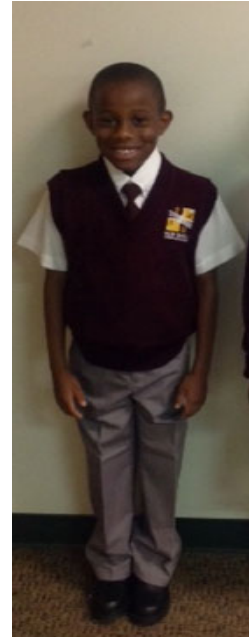

Reid Temple Christian Academy Uniforms 2018-2019

❌ Incorrect PE Uniform

- No Colorful Sneakers or Light up shoes
- No Burgundy & Gray Uniforms
- No Non-RTCA Logo Shirts & Sweaters
- No colorful and/or pattern socks

**Reid Temple Christian Academy
Uniforms
2018-2019**

LOWER SCHOOL GRADE 1 THROUGH GRADE 5

Boys Grade 1 Thru Grade 5

Correct Dress Uniform

- White Oxford Shirt
- Burgundy Tie
- Burgundy Logo Vest
- Gray Pants (Not French Toast color)
- Black Shoes