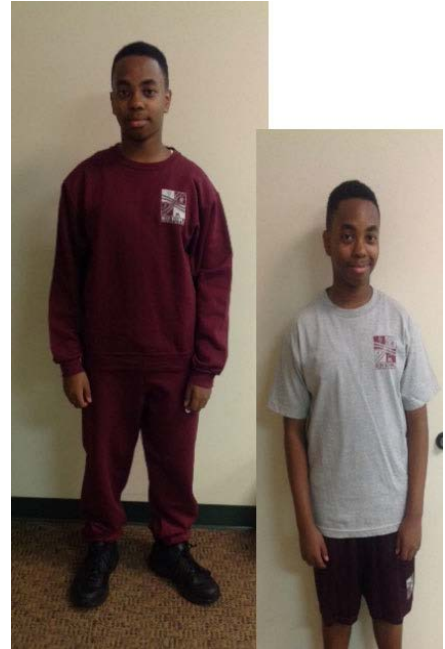

Reid Temple Christian Academy Uniforms 2018-2019

✘ Incorrect PE Uniform

- No colorful Sneakers
- No colorful or pattern socks
- No Non-Logo uniform clothing
- No shorts shorter than the finger tips alongside of your body