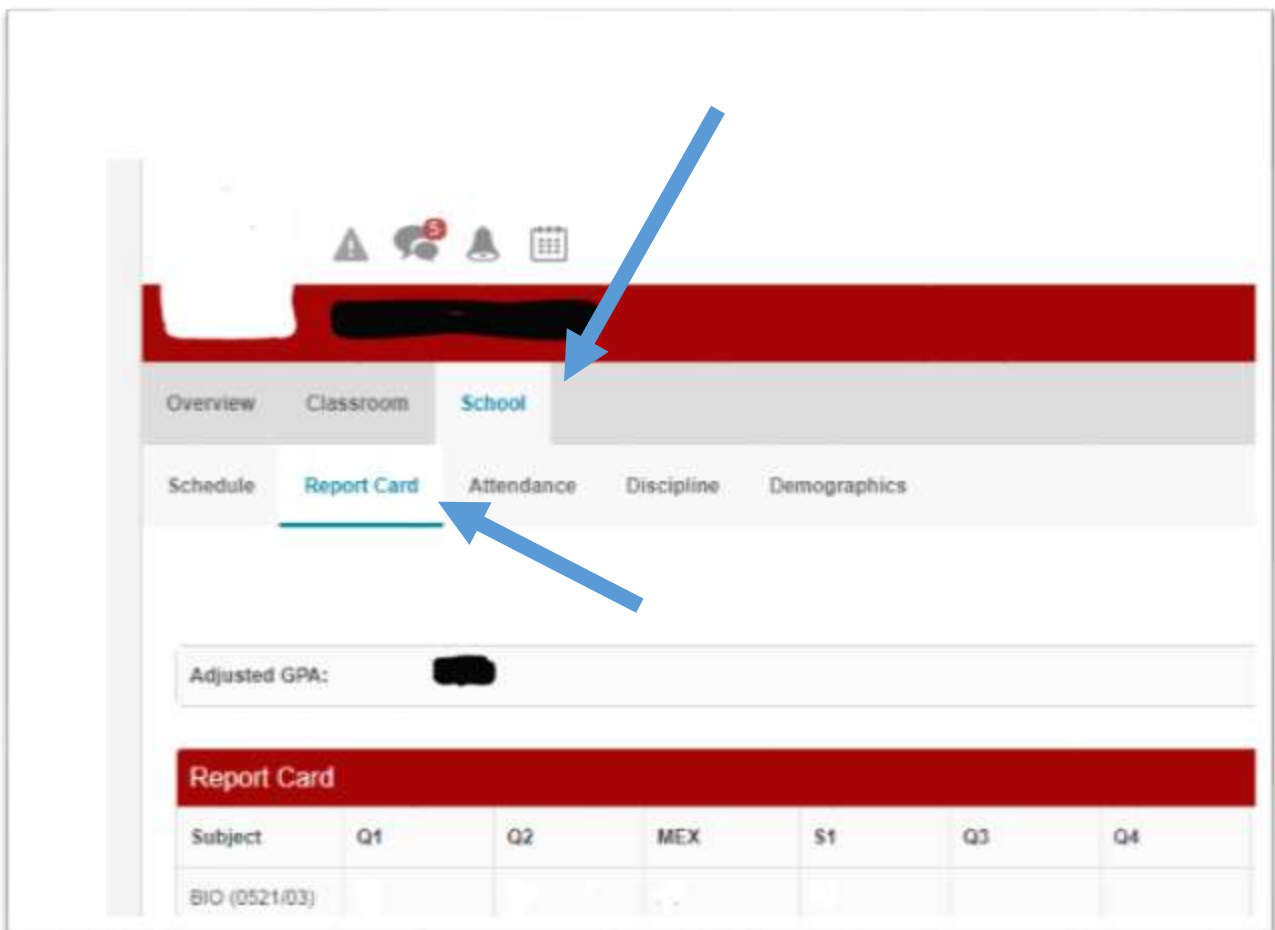

Gwynedd Mercy Academy High School

Viewing Report Cards

- To view report cards, log in to your Plus Portals account at www.plusportals.com/gmahs.

- Click the More button to view the details of your daughter's records.

- Click the School option in the gray menu bar and then select Report Card.

- If you have any issues accessing your daughter's report card, please contact Sherry Mischler at smischler@gmahs.org.